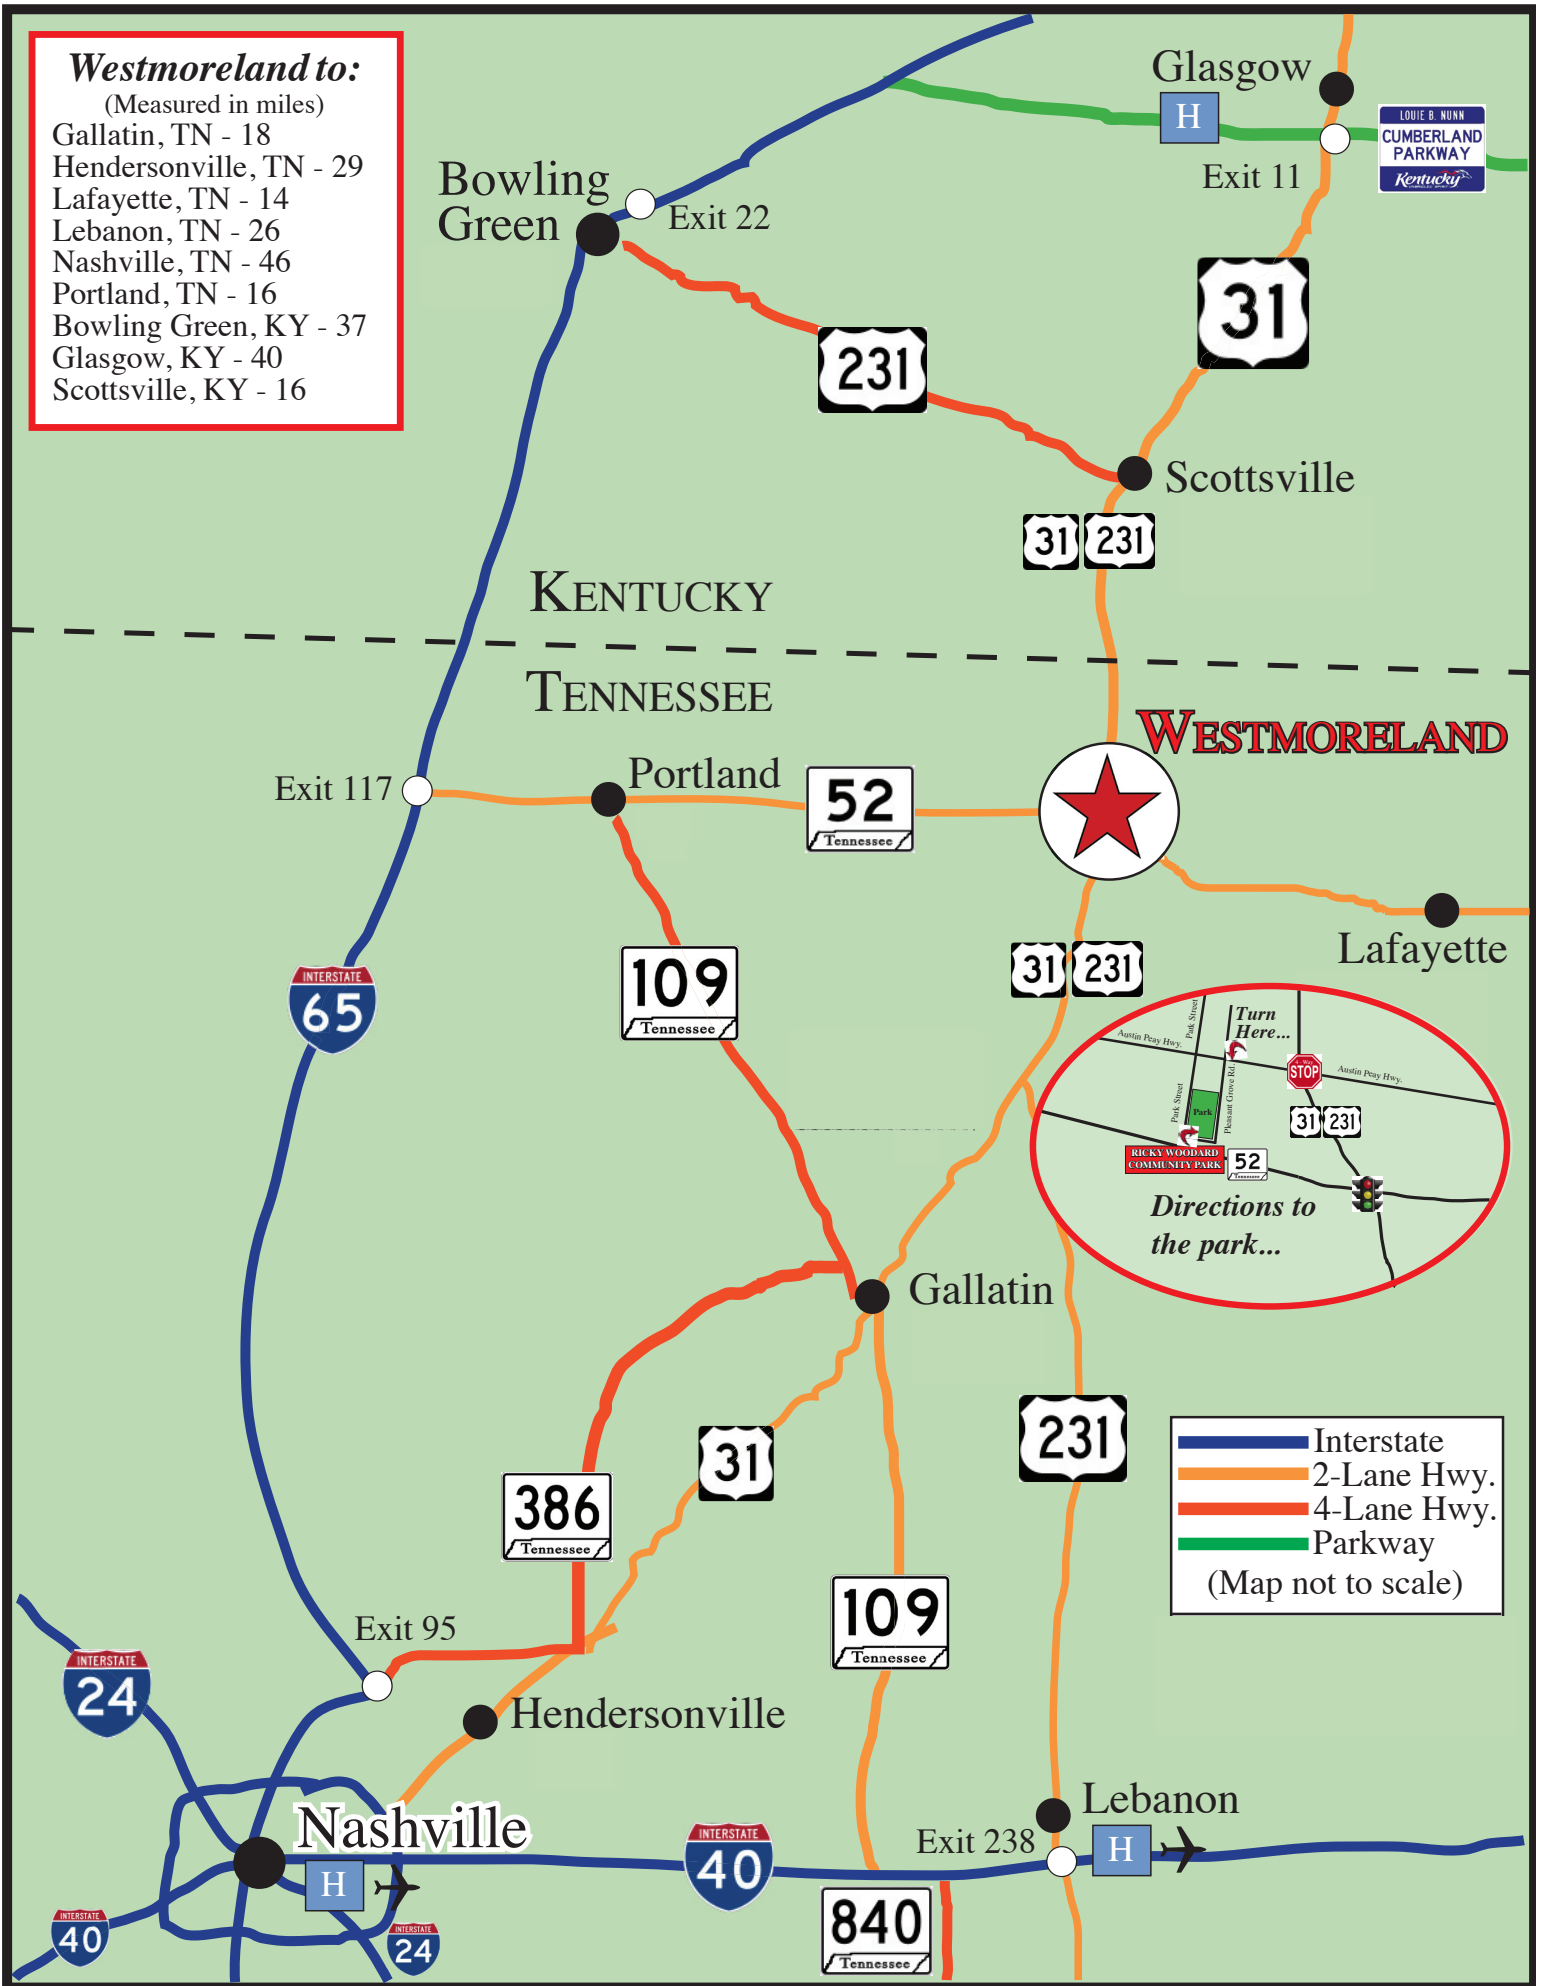

Westmoreland to:

(Measured in miles)

- Gallatin, TN - 18
- Hendersonville, TN - 29
- Lafayette, TN - 14
- Lebanon, TN - 26
- Nashville, TN - 46
- Portland, TN - 16
- Bowling Green, KY - 37
- Glasgow, KY - 40
- Scottsville, KY - 16

WESTMORELAND

- Interstate
- 2-Lane Hwy.
- 4-Lane Hwy.
- Parkway

(Map not to scale)